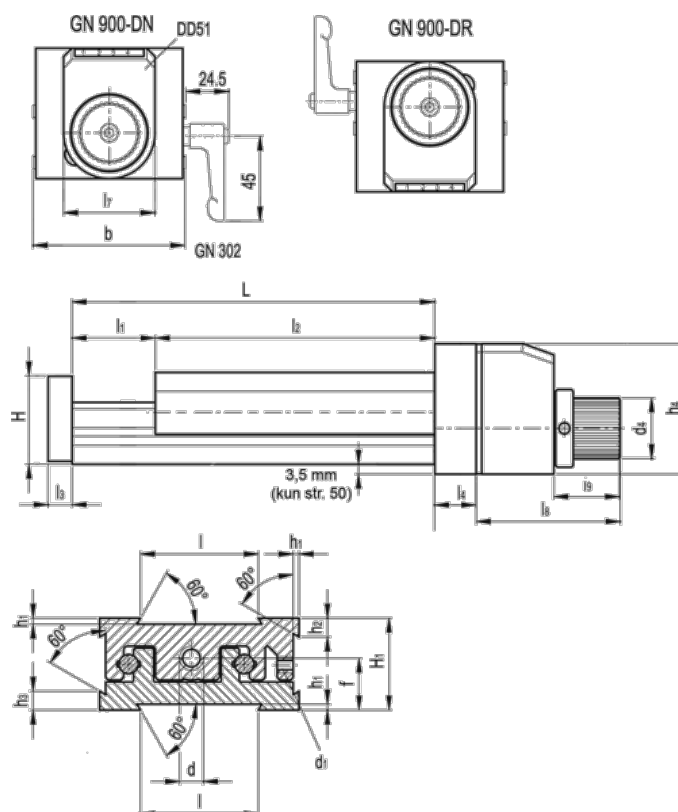

Article number: 20775013

Description: Adjustable slide unit  
GN 900-50-170-100-DN-2

## Measures

b = 50	h2 = 4.5	l7 = 33
d = M6x1	h3 = 7.0	l8 = 52
d1 = M4	h4 = 47	l9 = 24
d4 = 22	l = 30	
f = 13.0	L - l1 = 170-100	
H = 23.0	l2 = 70	
h1 = 1.5	l3 = 6	
H1 = 23	l4 = 12	